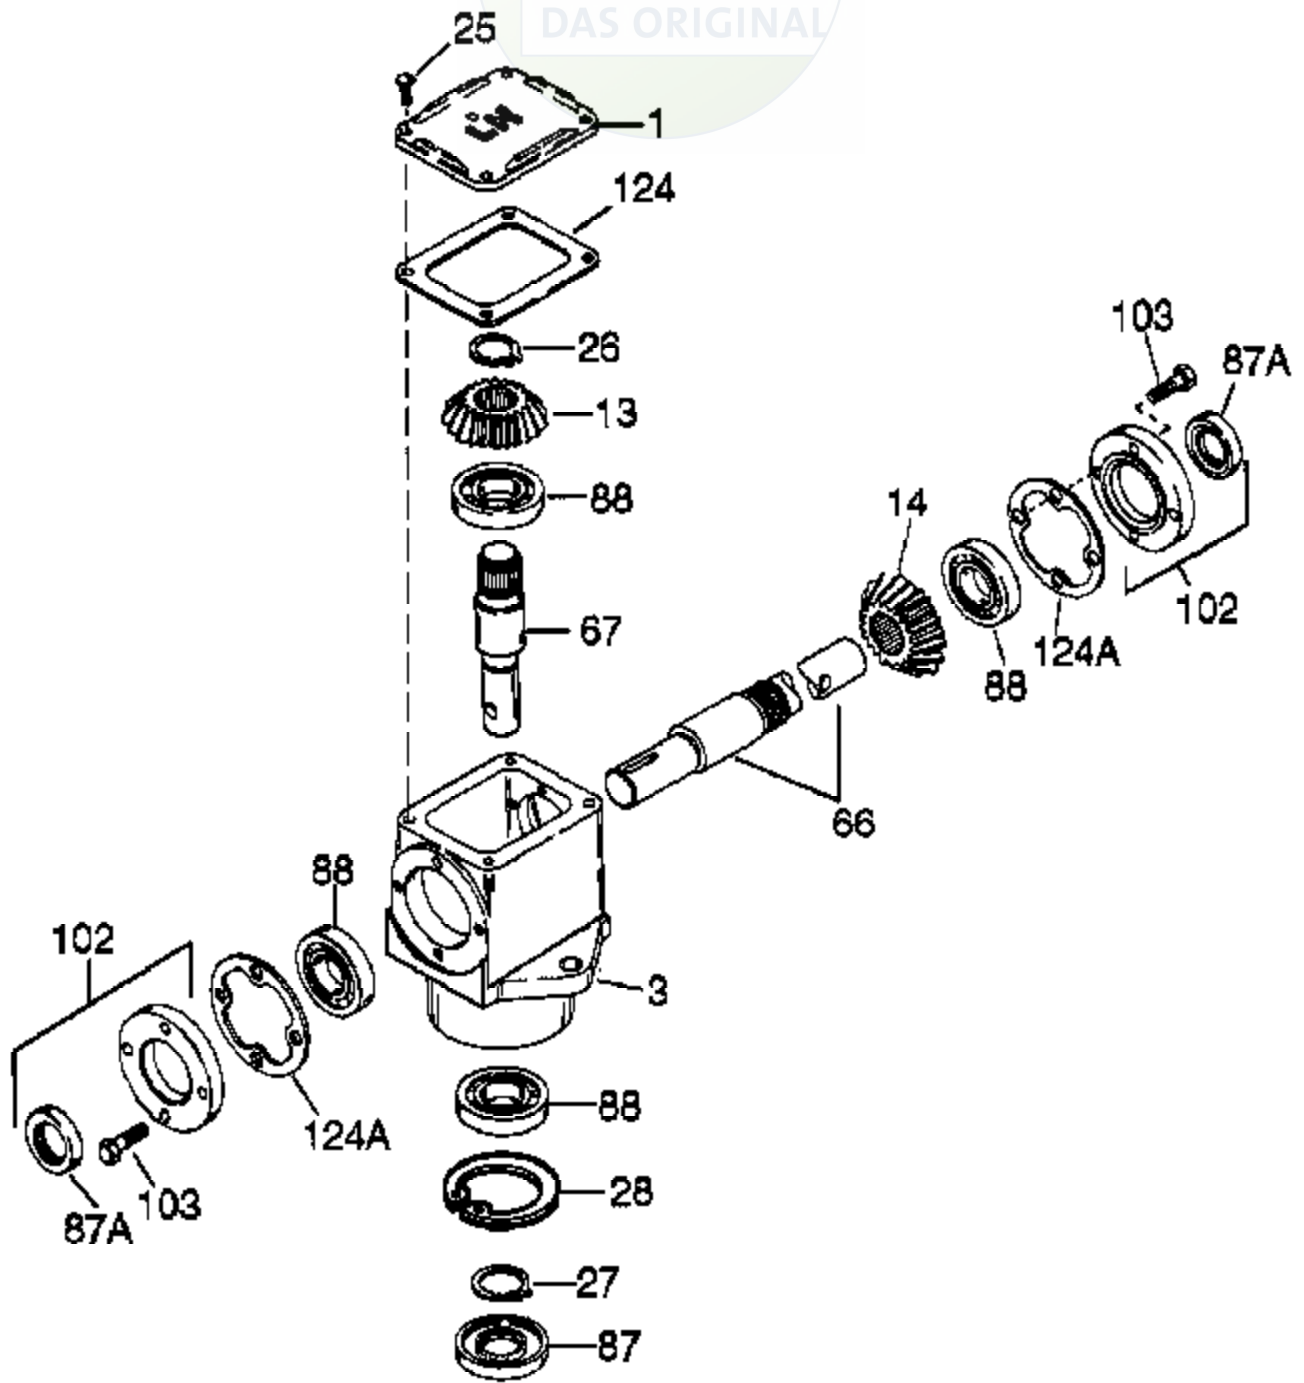

JOIST

SICHER IST DAS:
DAS ORIGINAL

Ref #	Part Number	Qty	Description
	794267		"T" Drive Head Ass'y (Incl. 1 thru 12 4A)
1	772035		Cover
3	770047A		"T" Drive Housing
13	778046		Miter Gear
14	778069		Miter Gear
25	792025		Screw, 10-24 x 1/2"
26	788018		Snap Ring
27	788019		Snap Ring
28	792119		Snap Ring
66	776201		Input Shaft (8-1/2" long)
67	776202		Output Shaft (5-7/32" long)
87A	788031		Oil Seal
87	788029		Oil Seal
88	780034		Ball Bearing
102	786029		Retainer Cap & Seal (Incl. 87A & 103)
103	792026		Screw, 1/4-20 x 7/8"
124A	788030B		Cap Gasket
124	788028		Cover Gasket

RAD-3573-PEERLESS Page 2 of 2